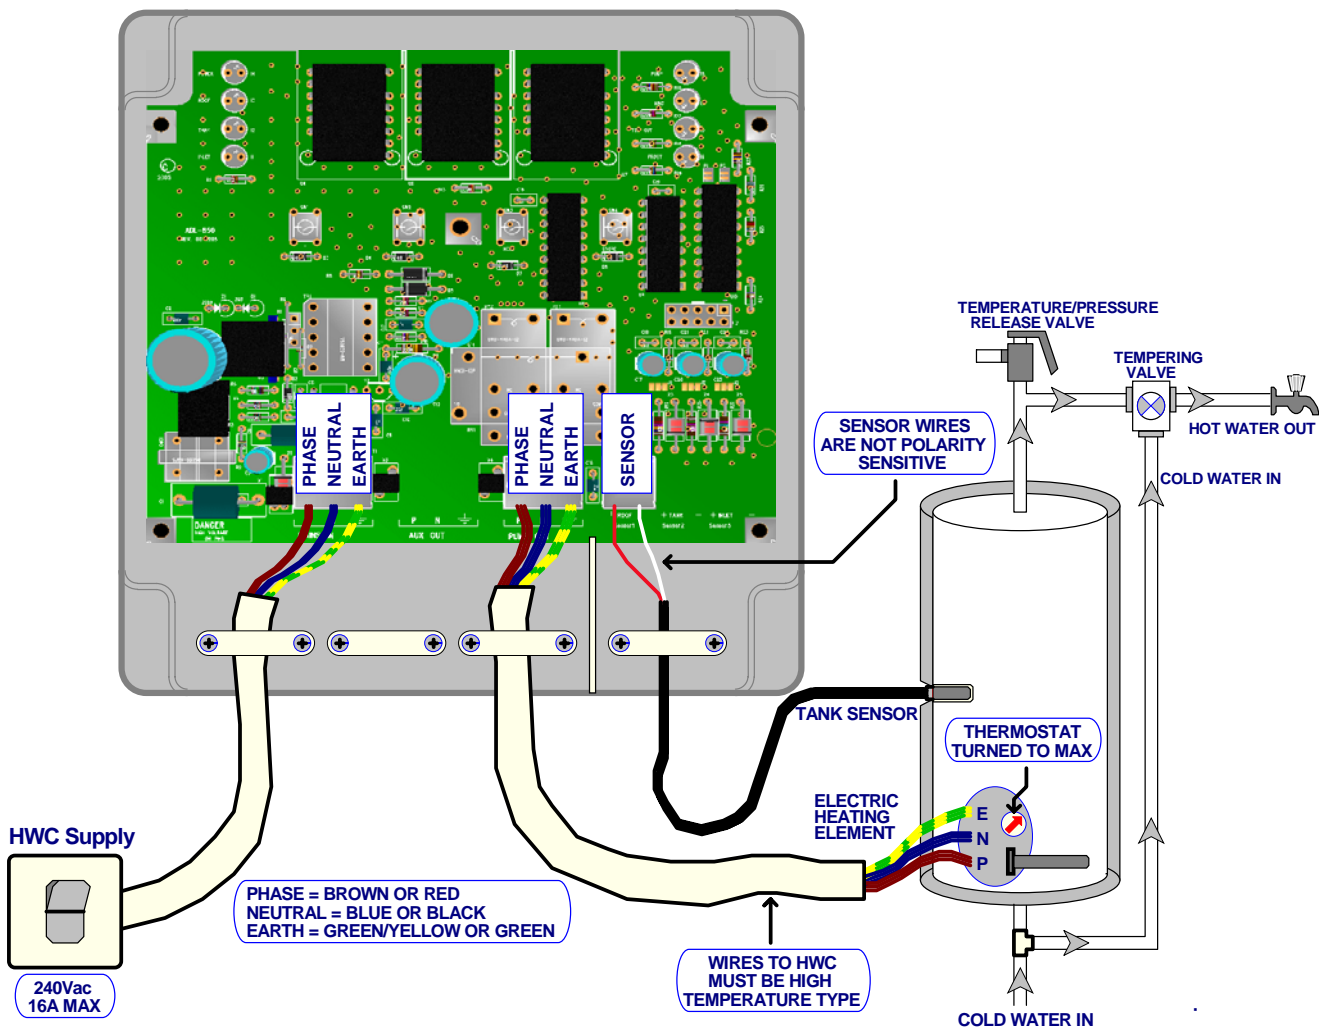

# AlphaStat-Plus Permanent Wiring Diagram.

All wiring must comply with AS/NZ3000 or other local wiring rules.

This wiring diagram is indicative only and may not cover all required installation procedures for mains wiring